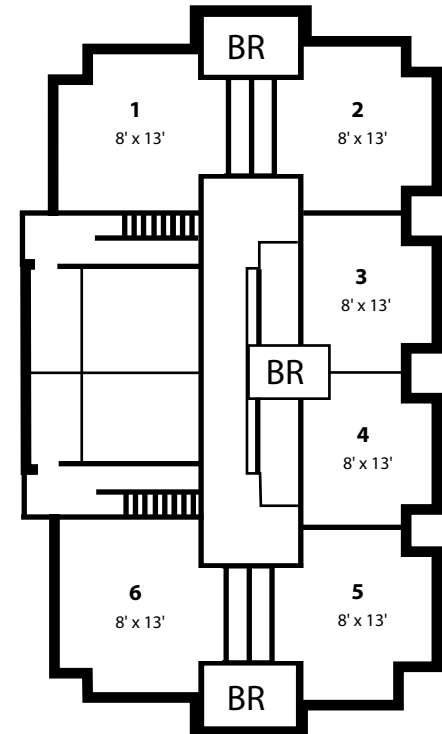

Lower Level

(Room dimensions are approximate within four inches.)
Closets are not included in dimensions or on this floor plan.
Single window dimensions - 4' x 5'

Waverly Manors

SWENSON

ENGELBRECHT

OTTERSBERG

WIEDERANDERS

Upper Level

(Room dimensions are approximate within four inches.)
 Closets are not included in dimensions or on this floor plan.
 Single window dimensions - 4' x 5'

Waverly Manors

SWENSON

ENGELBRECHT