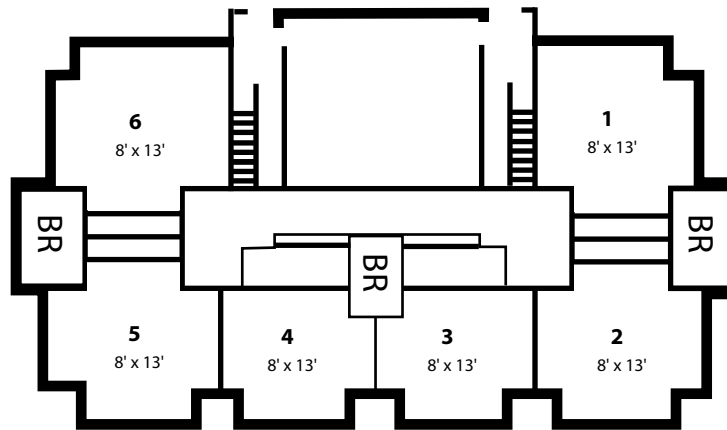

Lower Level

(Room dimensions are approximate within four inches.)
Closets are not included in dimensions or on this floor plan.
Single window dimensions - 4' x 5'

Waverly Manors

SWENSON

ENGELBRECHT

OTTERSBERG

WIEDERANDERS

Upper Level

(Room dimensions are approximate within four inches.)
 Closets are not included in dimensions or on this floor plan.
 Single window dimensions - 4' x 5'

Waverly Manors

SWENSON

ENGELBRECHT