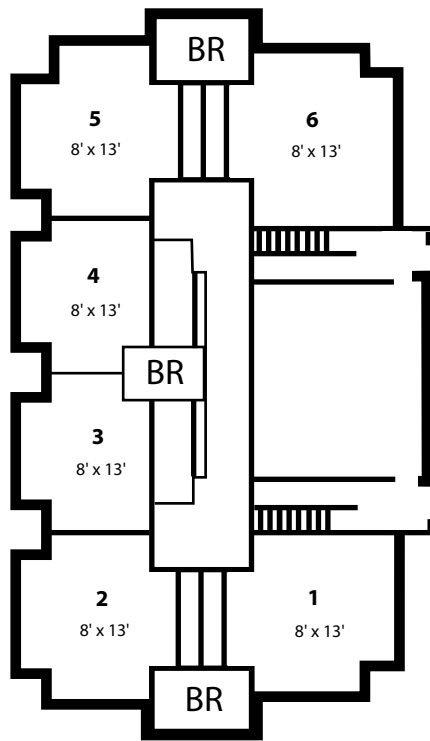

Lower Level

(Room dimensions are approximate within four inches.)
Closets are not included in dimensions or on this floor plan.
Single window dimensions - 4' x 5'

Waverly Manors

SWENSON

ENGELBRECHT

OTTERSBERG

WIEDERANDERS

Upper Level

(Room dimensions are approximate within four inches.)
 Closets are not included in dimensions or on this floor plan.
 Single window dimensions - 4' x 5'

Waverly Manors

SWENSON

ENGELBRECHT