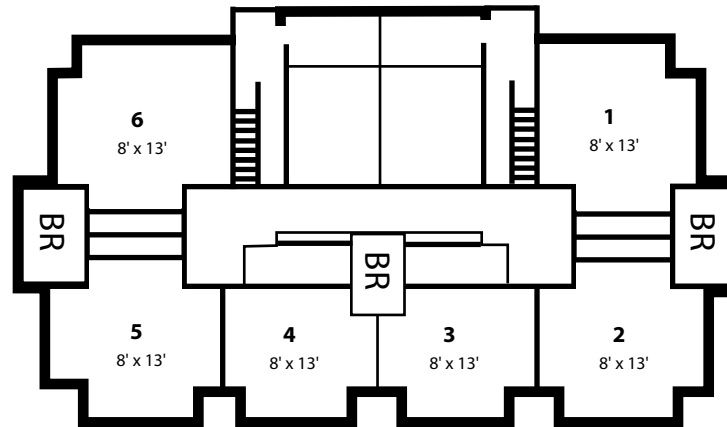

Lower Level

(Room dimensions are approximate within four inches.)
Closets are not included in dimensions or on this floor plan.
Single window dimensions - 4' x 5'

Waverly Manors

SWENSON

ENGELBRECHT

OTTERSBERG

WIEDERANDERS

Upper Level

(Room dimensions are approximate within four inches.)
 Closets are not included in dimensions or on this floor plan.
 Single window dimensions - 4' x 5'

Waverly Manors

SWENSON

ENGELBRECHT