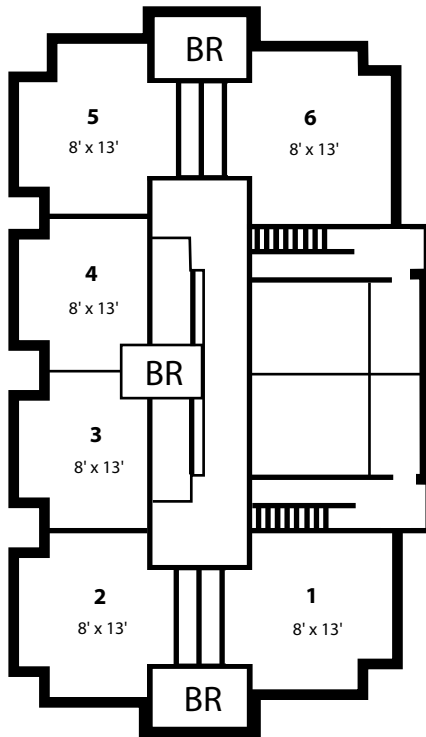

Lower Level

(Room dimensions are approximate within four inches.)
Closets are not included in dimensions or on this floor plan.
Single window dimensions - 4' x 5'

Waverly Manors

SWENSON

ENGELBRECHT

OTTERSBERG

WIEDERANDERS

Upper Level

(Room dimensions are approximate within four inches.)
 Closets are not included in dimensions or on this floor plan.
 Single window dimensions - 4' x 5'

Waverly Manors

SWENSON

ENGELBRECHT