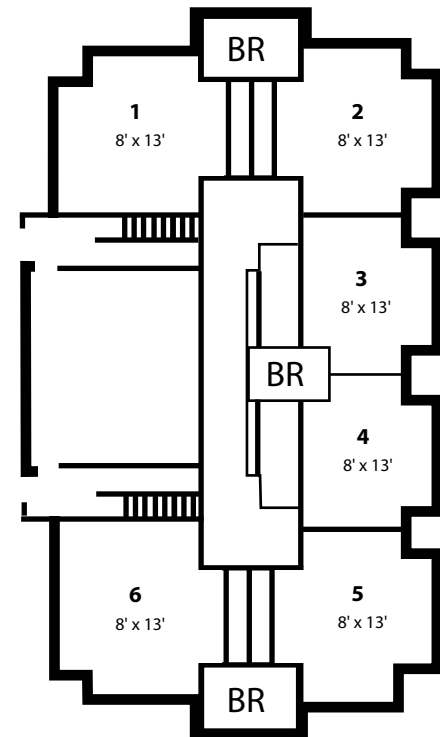

WIEDERANDERS