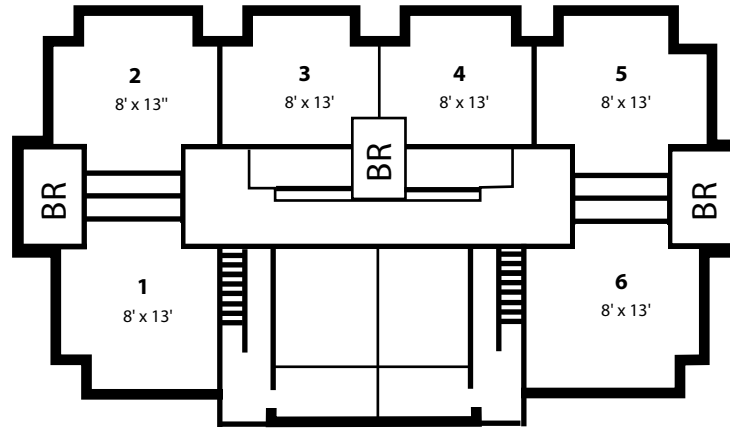

Lower Level

(Room dimensions are approximate within four inches.)
Closets are not included in dimensions or on this floor plan.
Single window dimensions - 4' x 5'

Waverly Manors

SWENSON

ENGELBRECHT

OTTERSBERG

WIEDERANDERS

Upper Level

(Room dimensions are approximate within four inches.)
 Closets are not included in dimensions or on this floor plan.
 Single window dimensions - 4' x 5'

Waverly Manors

SWENSON

ENGELBRECHT