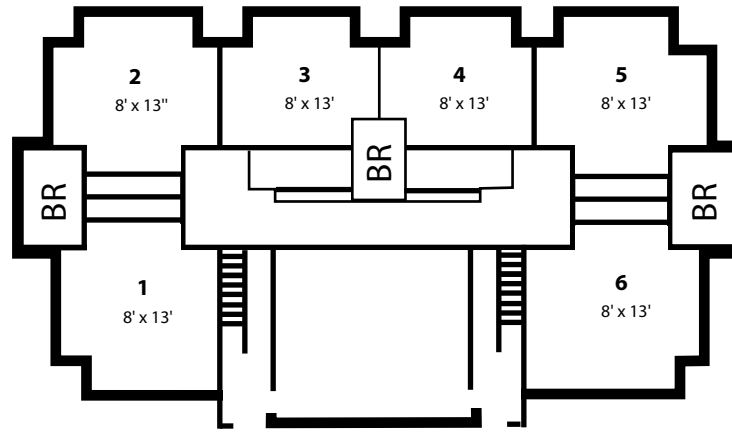

Lower Level

(Room dimensions are approximate within four inches.)
Closets are not included in dimensions or on this floor plan.
Single window dimensions - 4' x 5'

Waverly Manors

SWENSON

ENGELBRECHT

OTTERSBERG

WIEDERANDERS

Upper Level

(Room dimensions are approximate within four inches.)
 Closets are not included in dimensions or on this floor plan.
 Single window dimensions - 4' x 5'

Waverly Manors

SWENSON

ENGELBRECHT