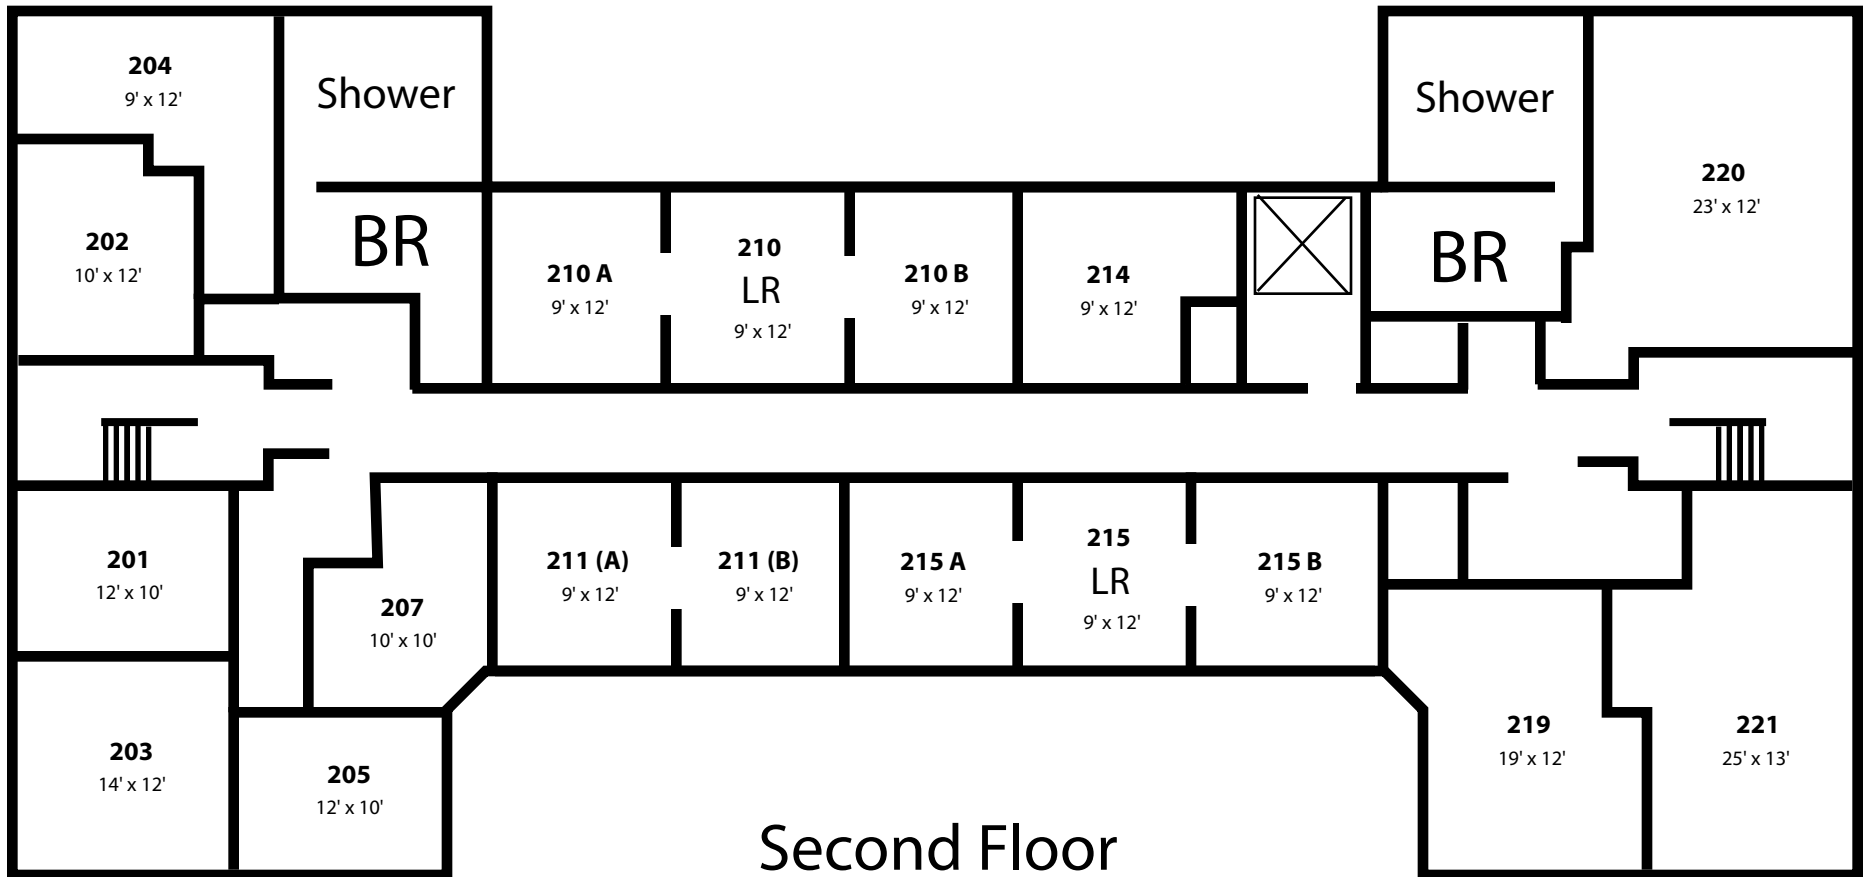

Founders Hall

First Floor

(Room dimensions are approximate within four inches.)
Closets are not included in dimensions or on this floor plan.
Single window dimensions - 3.5' x 4'

Founders Hall

Second Floor

(Room dimensions are approximate within four inches.)
Closets are not included in dimensions or on this floor plan.
Single window dimensions - 3.5' x 4'

Founders Hall

Third Floor

(Room dimensions are approximate within four inches.)
Closets are not included in dimensions or on this floor plan.
Single window dimensions - 3.5' x 4'