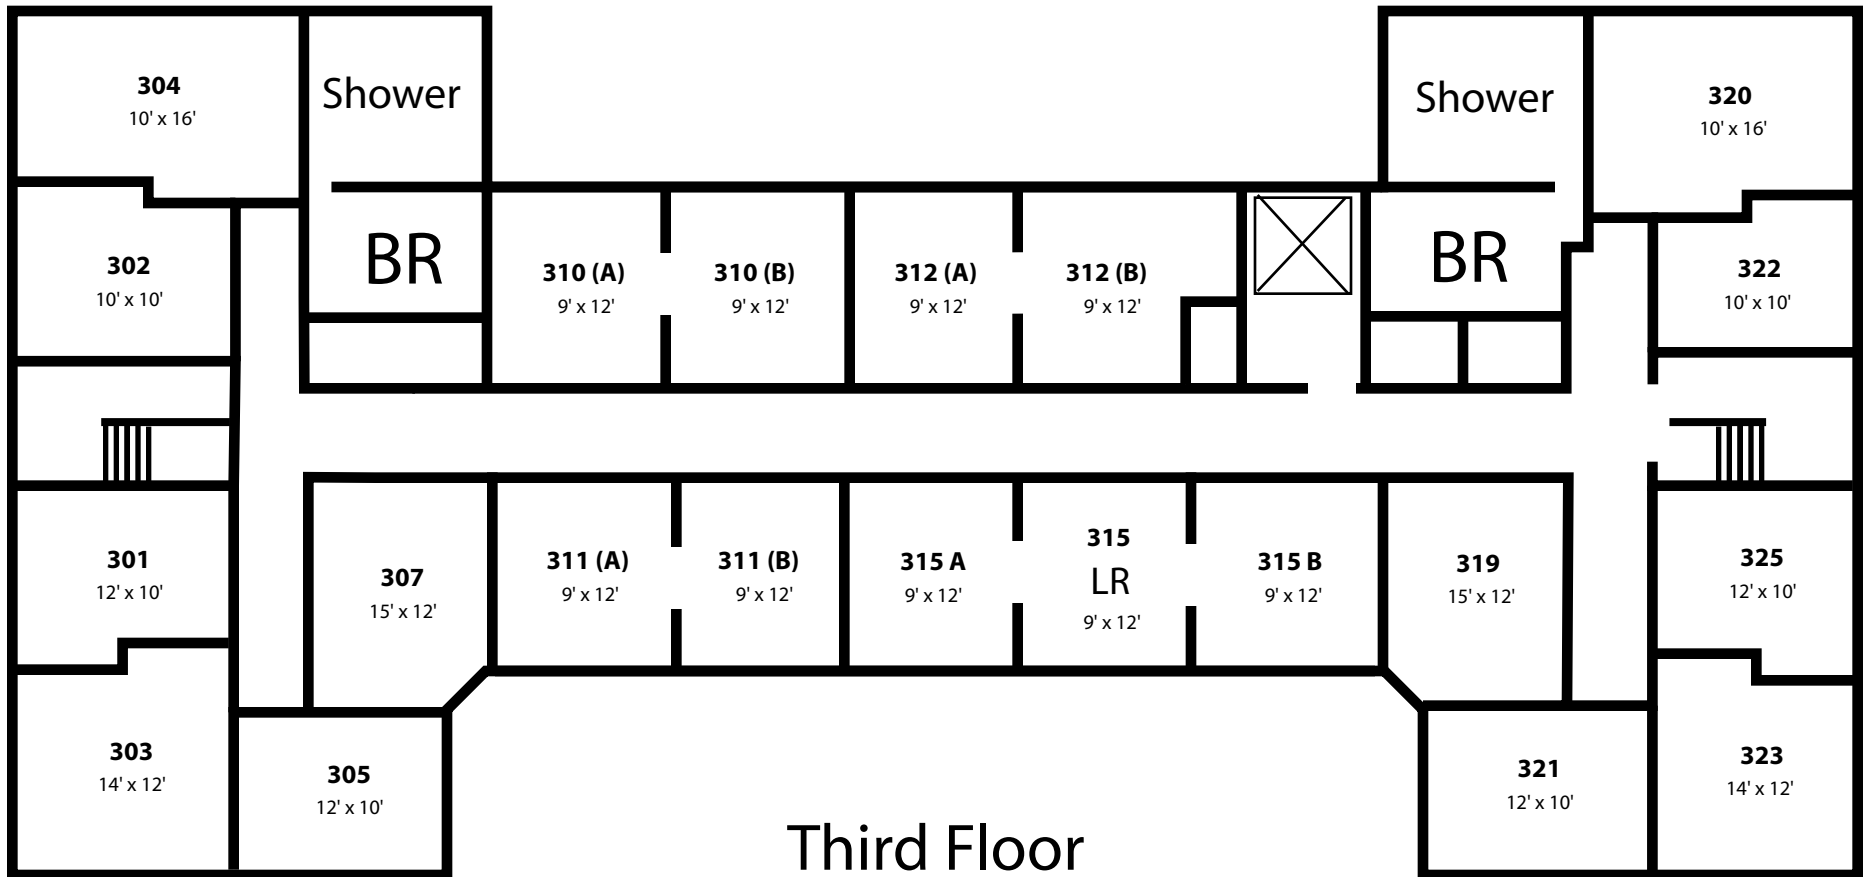

Founders Hall

First Floor

(Room dimensions are approximate within four inches.)
Closets are not included in dimensions or on this floor plan.
Single window dimensions - 3.5' x 4'

Founders Hall

Second Floor

(Room dimensions are approximate within four inches.)
Closets are not included in dimensions or on this floor plan.
Single window dimensions - 3.5' x 4'

Founders Hall

Third Floor

(Room dimensions are approximate within four inches.)
Closets are not included in dimensions or on this floor plan.
Single window dimensions - 3.5' x 4'