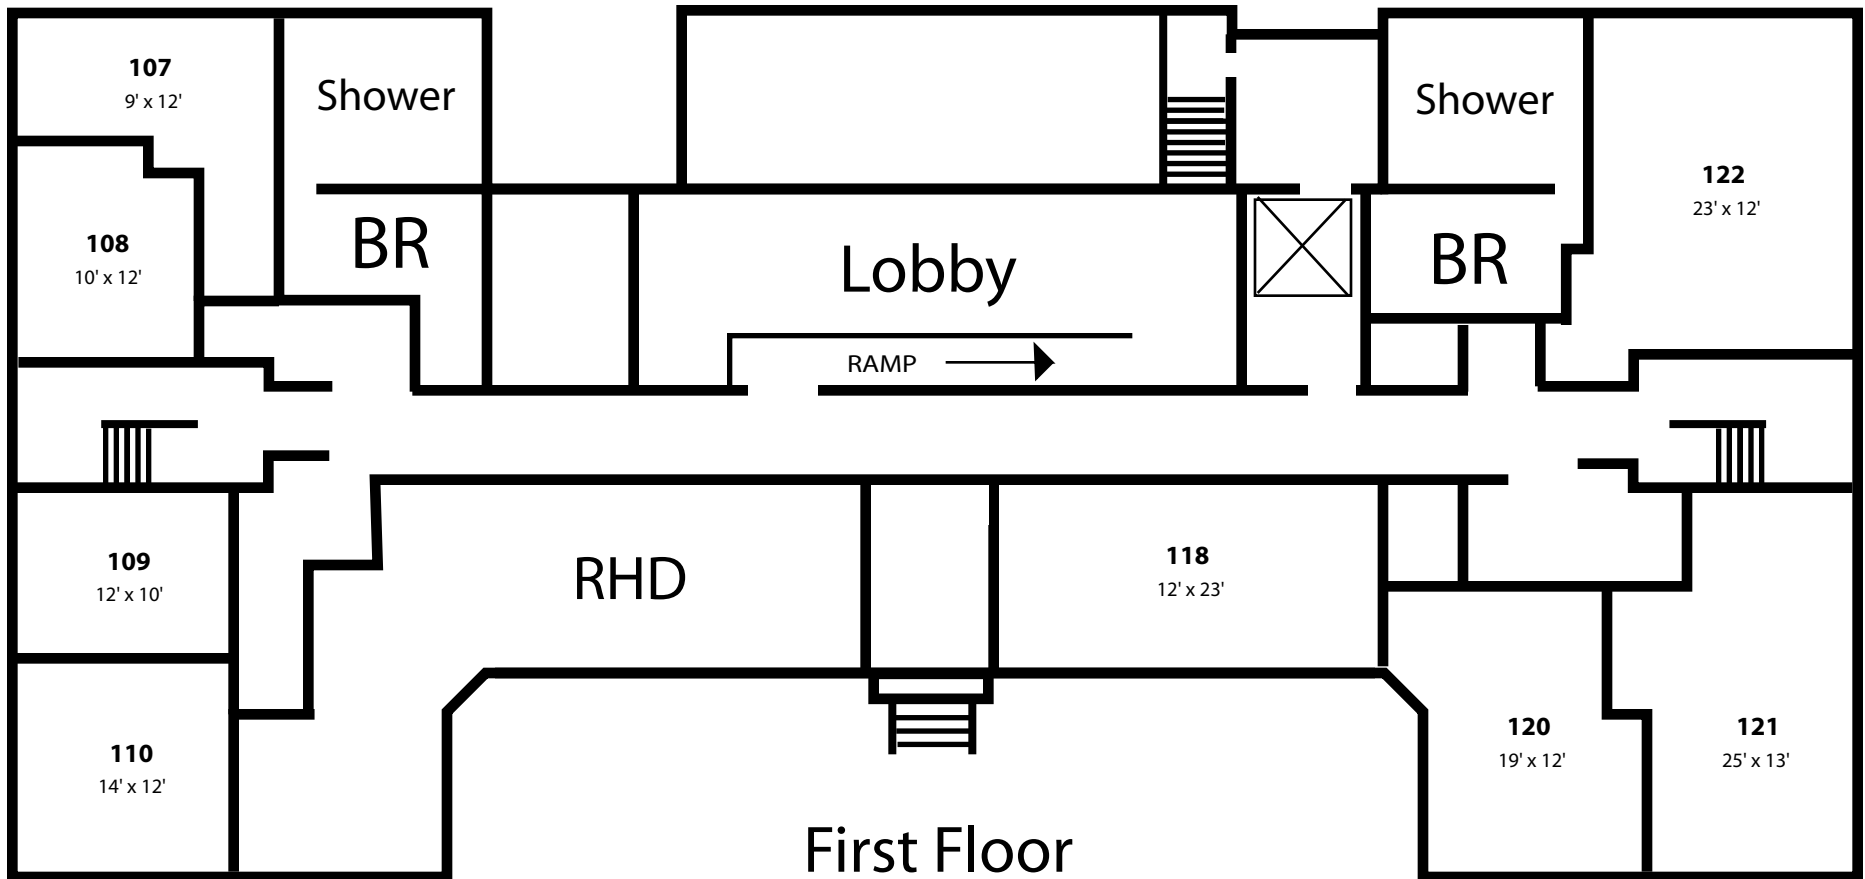

Founders Hall

First Floor

(Room dimensions are approximate within four inches.)
Closets are not included in dimensions or on this floor plan.
Single window dimensions - 3.5' x 4'

Founders Hall

Second Floor

(Room dimensions are approximate within four inches.)
Closets are not included in dimensions or on this floor plan.
Single window dimensions - 3.5' x 4'

Founders Hall

Third Floor

(Room dimensions are approximate within four inches.)
Closets are not included in dimensions or on this floor plan.
Single window dimensions - 3.5' x 4'