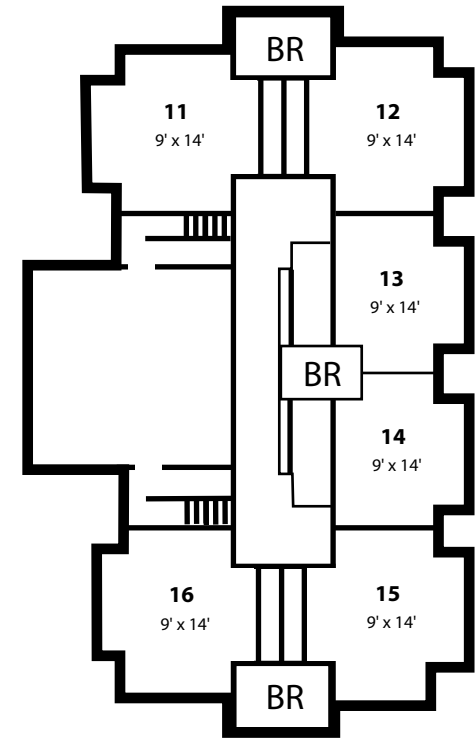

Upper Level

(Room dimensions are approximate within four inches.)
Closets are not included in dimensions or on this floor plan.
Single window dimensions - 3' x 4.5'

Afton Manors

SCHMIDT