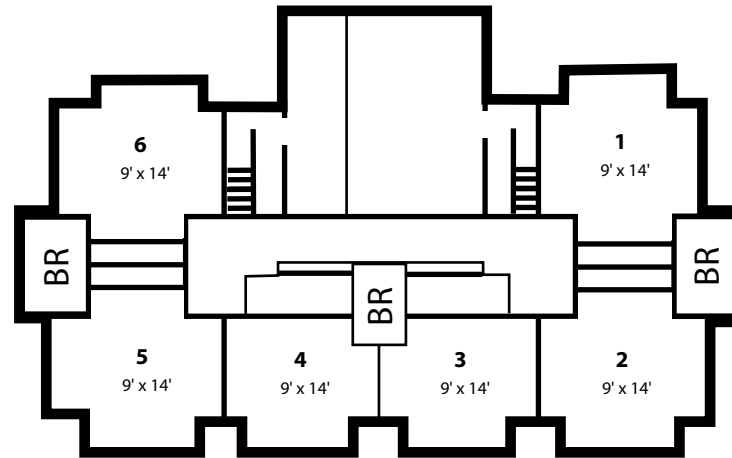

Lower Level

(Room dimensions are approximate within four inches.)
Closets are not included in dimensions or on this floor plan.
Single window dimensions - 3' x 4.5'

Afton Manors

CORNILS