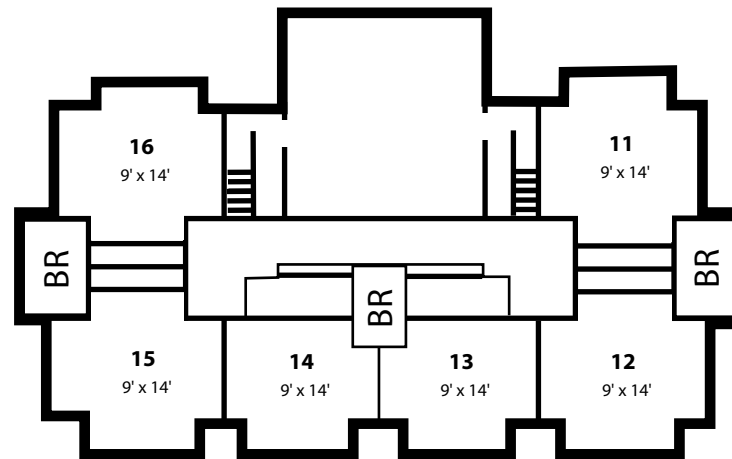

Upper Level

(Room dimensions are approximate within four inches.)
Closets are not included in dimensions or on this floor plan.
Single window dimensions - 3' x 4.5'

Afton Manors

CORNILS