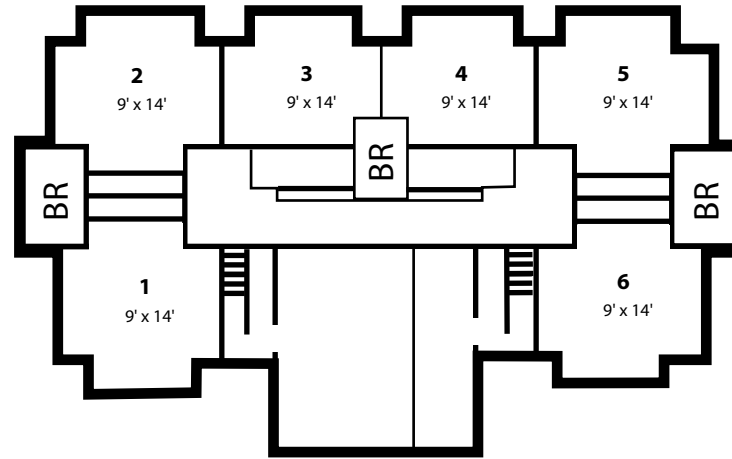

Lower Level

(Room dimensions are approximate within four inches.)
Closets are not included in dimensions or on this floor plan.
Single window dimensions - 3' x 4.5'

Afton Manors

ERNST