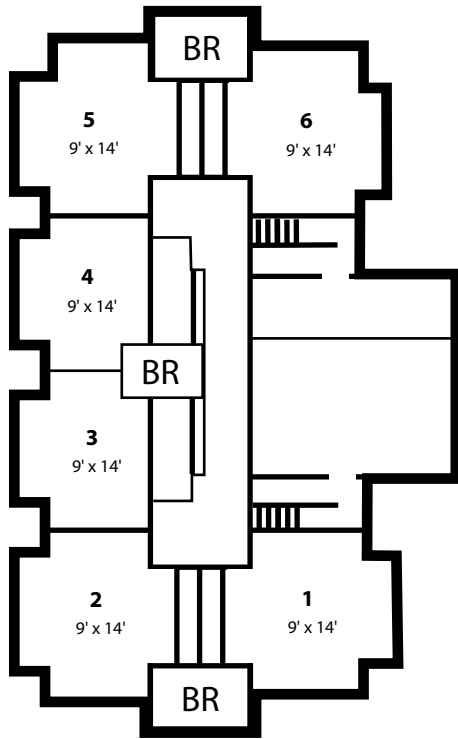

Lower Level

(Room dimensions are approximate within four inches.)
Closets are not included in dimensions or on this floor plan.
Single window dimensions - 3' x 4.5'

Afton Manors

CHELLEVOLD