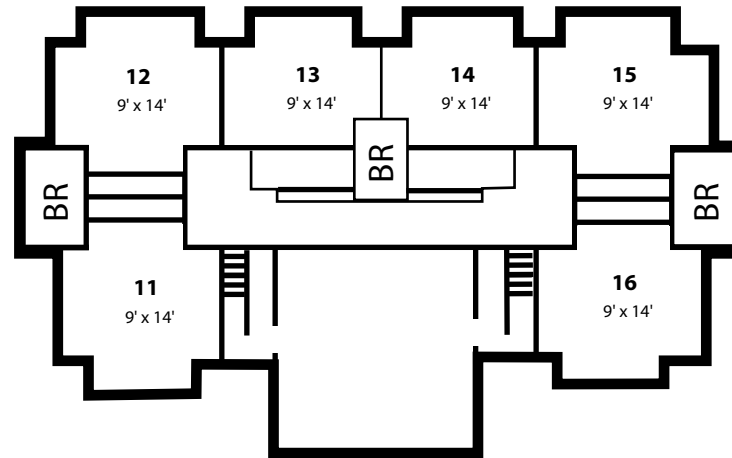

Upper Level

(Room dimensions are approximate within four inches.)
Closets are not included in dimensions or on this floor plan.
Single window dimensions - 3' x 4.5'

Afton Manors

ERNST