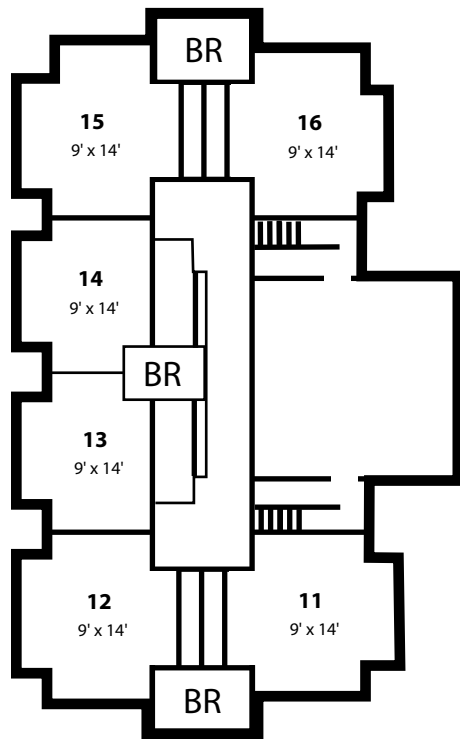

Upper Level

(Room dimensions are approximate within four inches.)
Closets are not included in dimensions or on this floor plan.
Single window dimensions - 3' x 4.5'

Afton Manors

CHELLEVOLD