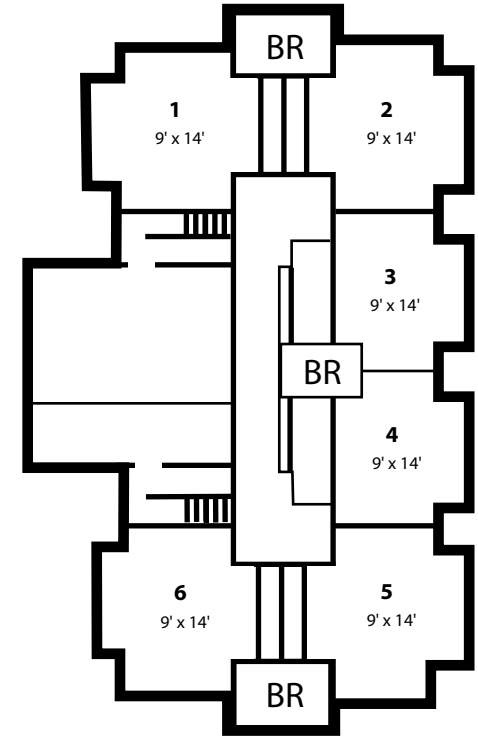

Lower Level

(Room dimensions are approximate within four inches.)
Closets are not included in dimensions or on this floor plan.
Single window dimensions - 3' x 4.5'

Afton Manors

SCHMIDT