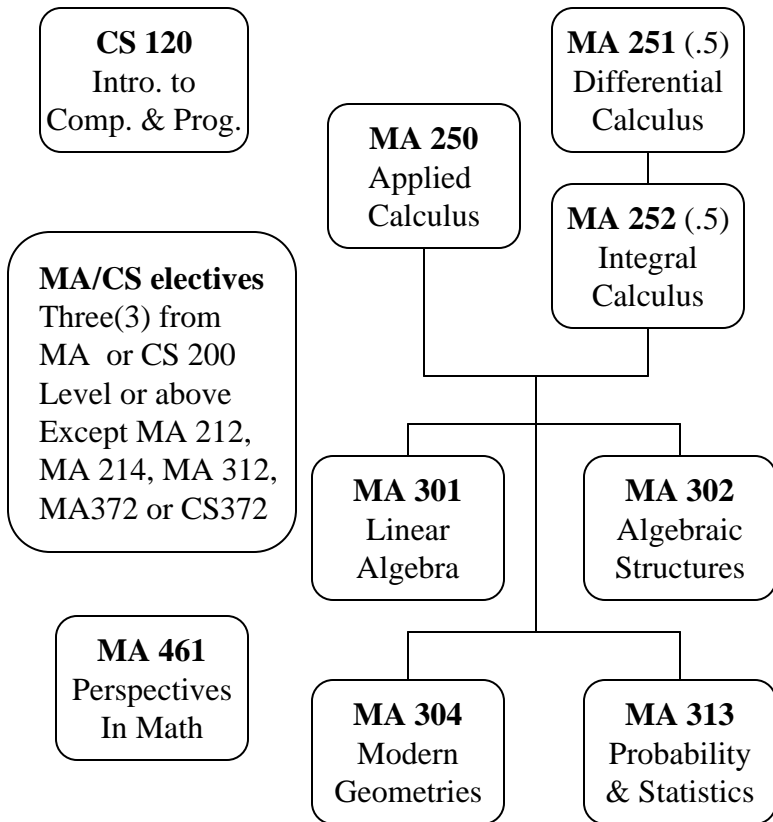

Wartburg College

Requirements for Mathematics Education Major

(11 MA/CS + 12 ED course credits)

Mathematics Requirements

Secondary Education Requirements