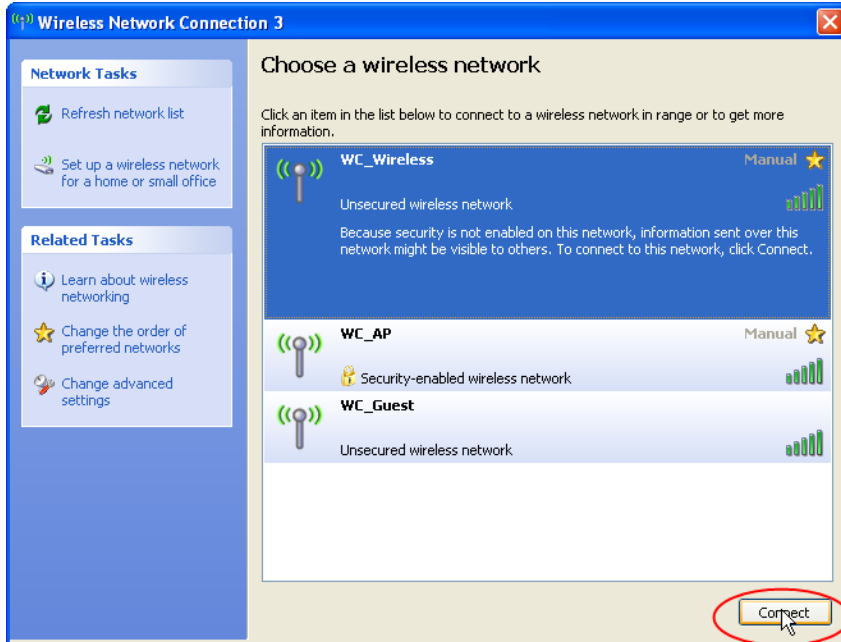

## Connection Instructions – Windows XP

Click the Wireless Network Connection Icon in the bottom right corner by the time.

When the Wireless Network Connection window is displayed select WC\_Wireless and click connect.

Once your computer is connected to the WC\_Wireless network, you can close the Wireless Network Connection dialog box and open any web browser to access the internet and start the wireless registration.